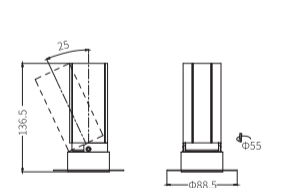

ELARA WO TRM 55