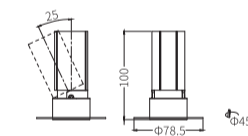

ELARA WO TRM 45