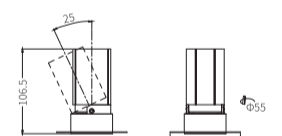

ELARA WO TRM 55