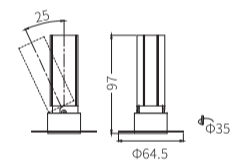

ELARA WO TRM 35