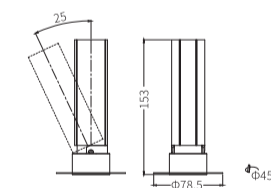

ELARA WO TRM 55