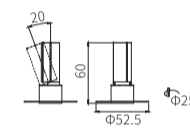

divinity lights

Quick Info

CRI $\geq$ 90
3000K, 4000K, 5700K
Tunable White 2700-6500K
ON-OFF/ ON-OFF (FLICKER FREE)
DALI-2 DT6 / DALI-2 DT8/ DALI +
SDCM $<$ 3
Lens & Reflector
L70 @50,000h
Aluminium Die-cast

Type

Recessed

Single Line Diagram

Recessed

ELARA WO TRM 25