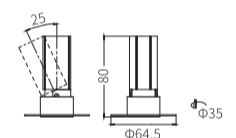

ELARA WO TRM 35